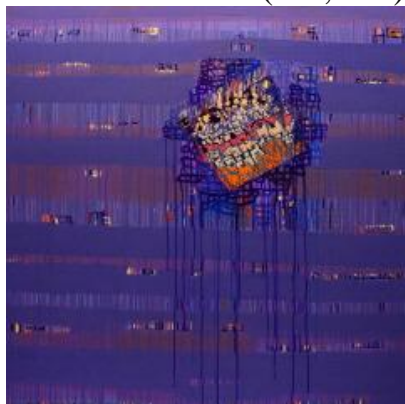

judged on the slides and electronic files submitted by the artists. Since its debut in 1993, the annual juried exhibition has become one of the most popular events at KCCLA. It has grown steadily through the generosity of its supporters and the enthusiasm of the artists who submit their work. This year's exhibition includes the work of artists working across America. Regardless of the much dissimilarity in their environment, ideology, artistic character and economic background, these artists all share very important characteristics that has brought them to one place; their creative processes in developing a visual statement of their lives to present and share with us all.

Director Nak Jung Kim of the Korean Cultural Center, Los Angeles mentions that, "We are trying to communicate with other communities through art and culture. You will find talented Korean artists in context with their non-Korean colleagues, and see the parallel connections that link together artists from around the country to here at the Korean Cultural Center, Los Angeles."

The exhibition is open to the public and the announcement of the prize-winners will be made at the opening reception on Friday, May 25th, 2018 at 7:00p.m. at the KCCLA 2nd floor, Art Gallery. The show will run until June 14, 2018.

► Selected Artists;

1. Andrée B. Carter(LA, CA)

Lavanda e Miele / 48(H)x48(W) inches