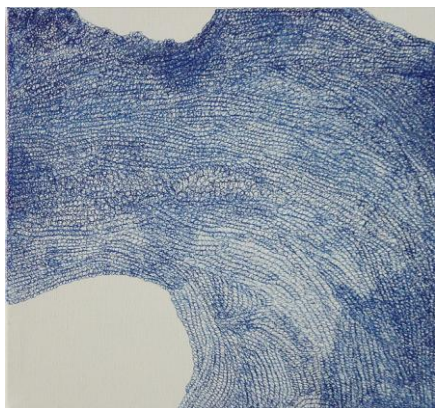

4. Hyewon Yoon(Chandler, AZ),

Ecdysis Continuum 08 /10(H)x10(w) inches