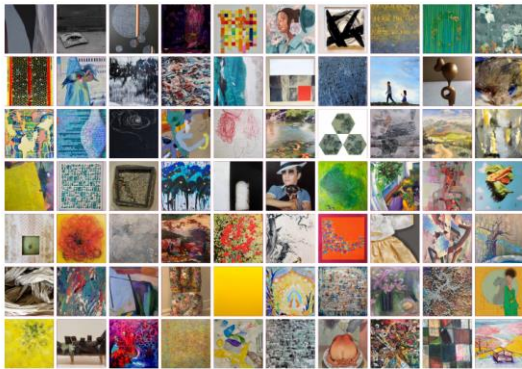

제52회 남가주한인미술가협회 정기전
The 52nd Annual Exhibition of Korean Artists Association of Southern California

Habitual

September 10 - September 17, 2021

- ▶ Exhibition Title: The 52nd Annual Exhibition of Korean Artists Association of Southern California
- ▶ Date: September 10 – September 17, 2021
*Opening Reception: September 10, 2021 7:00PM–9:00PM
- ▶ Open Hour: Monday – Friday: 10:00AM – 5:00PM
- ▶ Location: Korean Cultural Center Los Angeles Art Gallery (2nd Floor)
5505 Wilshire Blvd. Los Angeles, CA 90036
- ▶ Presenter: Korean Cultural Center Los Angeles
- ▶ More information: Tammy Cho, at 323-936-3014 or tammy@kccla.org

Since its inception in 1964, Korean Artists Association of Southern California has been involved with various types of exhibitions to promote cultural exchange and harmony between Korea and other ethnic groups. The association has also encouraged younger generations to explore their artistic endeavors through Juried Art Student exhibition and Korean-American exhibitions. As years go by, younger artists have joined the group making this association even more lively than before. This special exhibition will feature fresh new ideas and designs along with sophisticated, more refined traditional art as well.